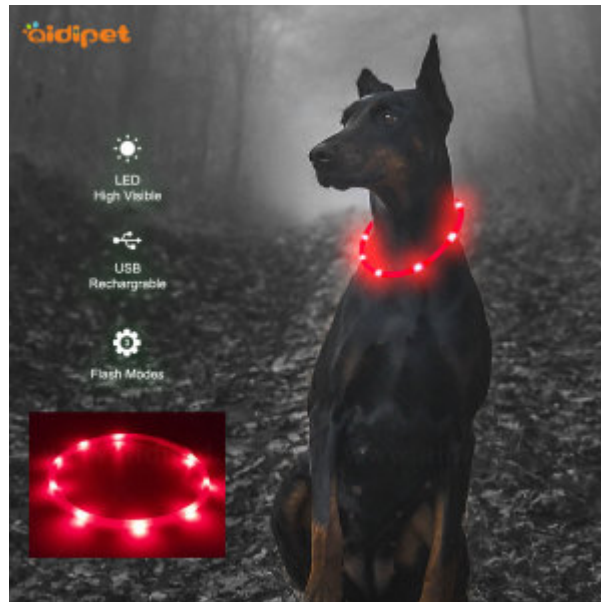

Adjustable Night Walk Pet Safety LED Dog Collar

Technical data

Lead Time:	Quantity(Pieces) 1 - 100 >100 Est. Time(days) 10 To be negotiated
Place of Origin:	Guangdong, China
Brand Name:	AIDI
Feature:	Eco-Friendly, Lights
Model Number:	AIDI-C3
Collar & Leash Type:	Collars
Application:	Dogs
Pattern:	Animal
Season:	All Seasons
Decoration:	Lace
Product name:	Light-up Dog Collar
Color:	RGB Colorful Light
Size:	S.M.L(adjustable)
Materials:	Eco-Friendly FDA Silicone
Logo:	Printing Logo
Material:	FIBER
Waterproof:	IP67
Visibility:	1500 feet
Rechargeable Battery:	Yes
Using Time:	4-6 Hours
MOQ:	100 Pcs
Selling Units:	Single item
Single package size:	35X1X1 cm
Single gross weight:	0.025 kg
Package Type:	Samples are packed with OPP bags, no customized, and the buyer should bear the relevant freight.

ashing.com |
loggps.com/

No.2 Xihuan Road, Xibo science park, Houjie town,
Dongguan city 523962, China

8829158315
ashing.com |
loggps.com/

Adjustable Night Walk Pet Safety LED Dog Collar

<https://www.leddoggps.com/Adjustable-Night-Walk-Pet-Safety-LED-Dog-Collar-1133>