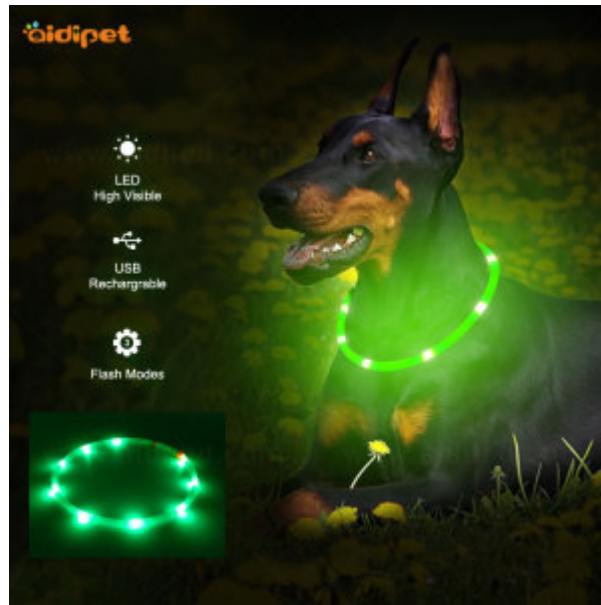

Adjustable Night Walk Pet Safety LED Dog Collar

Technical data

Lead Time:	Quantity(Pieces) 1 - 100 >100 Est. Time(days) 10 To be negotiated
Place of Origin:	Guangdong, China
Brand Name:	AIDI
Feature:	Eco-Friendly, Lights
Model Number:	AIDI-C3
Collar & Leash Type:	Collars
Application:	Dogs
Pattern:	Animal
Season:	All Seasons
Decoration:	Lace
Product name:	Light-up Dog Collar
Color:	RGB Colorful Light
Size:	S.M.L(adjustable)
Materials:	Eco-Friendly FDA Silicone
Logo:	Printing Logo
Material:	FIBER
Waterproof:	IP67
Visibility:	1500 feet
Rechargeable Battery:	Yes
Using Time:	4-6 Hours
MOQ:	100 Pcs
Selling Units:	Single item
Single package size:	35X1X1 cm
Single gross weight:	0.025 kg
Package Type:	Samples are packed with OPP bags, no customized, and the buyer should bear the relevant freight.

ashing.com |
loggps.com/

No.2 Xihuan Road, Xibo science park, Houjie town,
Dongguan city 523962, China

8829158315
ashing.com |
loggps.com/

Adjustable Night Walk Pet Safety LED Dog Collar

<https://www.leddoggps.com/Adjustable-Night-Walk-Pet-Safety-LED-Dog-Collar-1133>